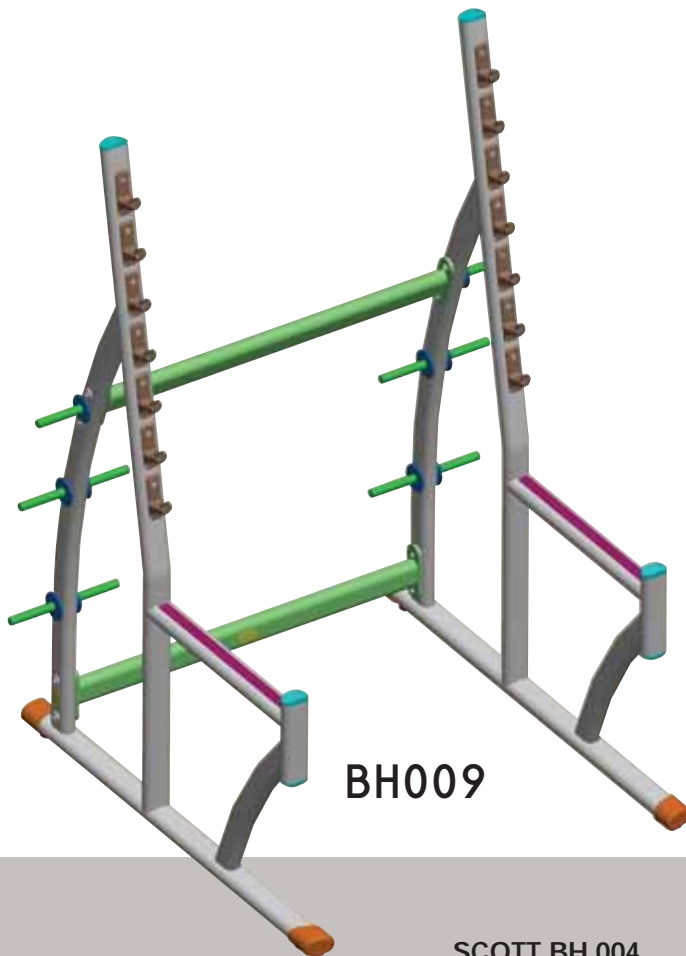

SQUAT RACK

FLAT

ADJUSTABLE

CRUNCH

LOWER BACK

DISKS

BAR-BELLS

DUMB-BELLS

VERTICAL BH003

LENGTH 1258 mm
WIDTH 1146 mm
HEIGHT 2422 mm
WEIGHT 70 kg

BENCHES

BH004

BH009

SCOTT BH 004

LENGTH	658 mm
WIDTH	1085 mm
HEIGHT	924 mm
WEIGHT	35 kg

HORIZONTAL

INCLINE

VERTICAL

SCOTT

SQUAT RACK

FLAT

ADJUSTABLE

CRUNCH

LOWER BACK