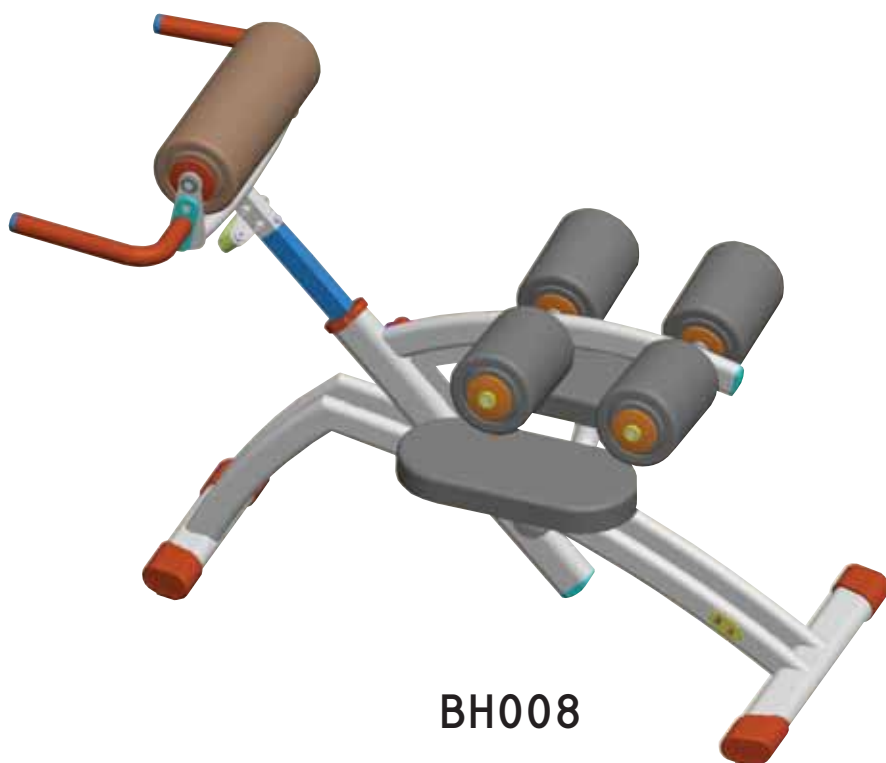

BAR-BELLS

DUMB-BELLS

FLAT BH005

LENGTH 1290 mm
WIDTH 586 mm
HEIGHT 492 mm
WEIGHT 30 kg

ADJUSTABLE BH006

LENGTH 1290 mm
WIDTH 586 mm
HEIGHT 497 mm
WEIGHT 35 kg

BENCHES

BH007